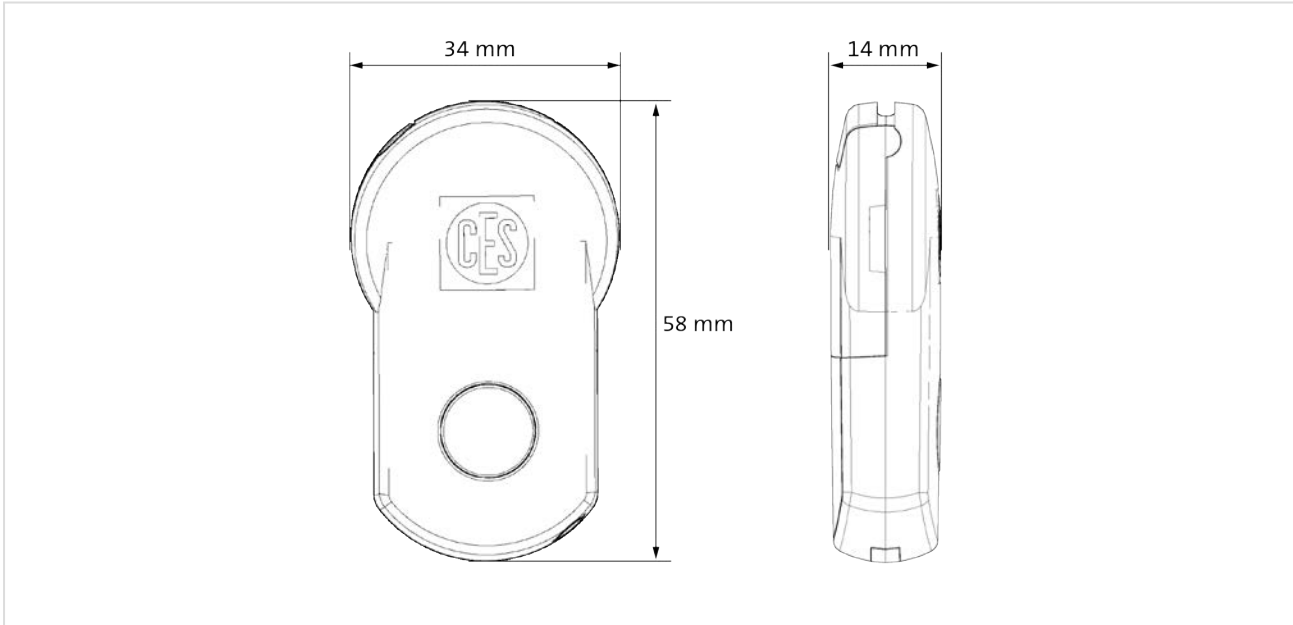

CES OMEGA FLEX

Radio Key